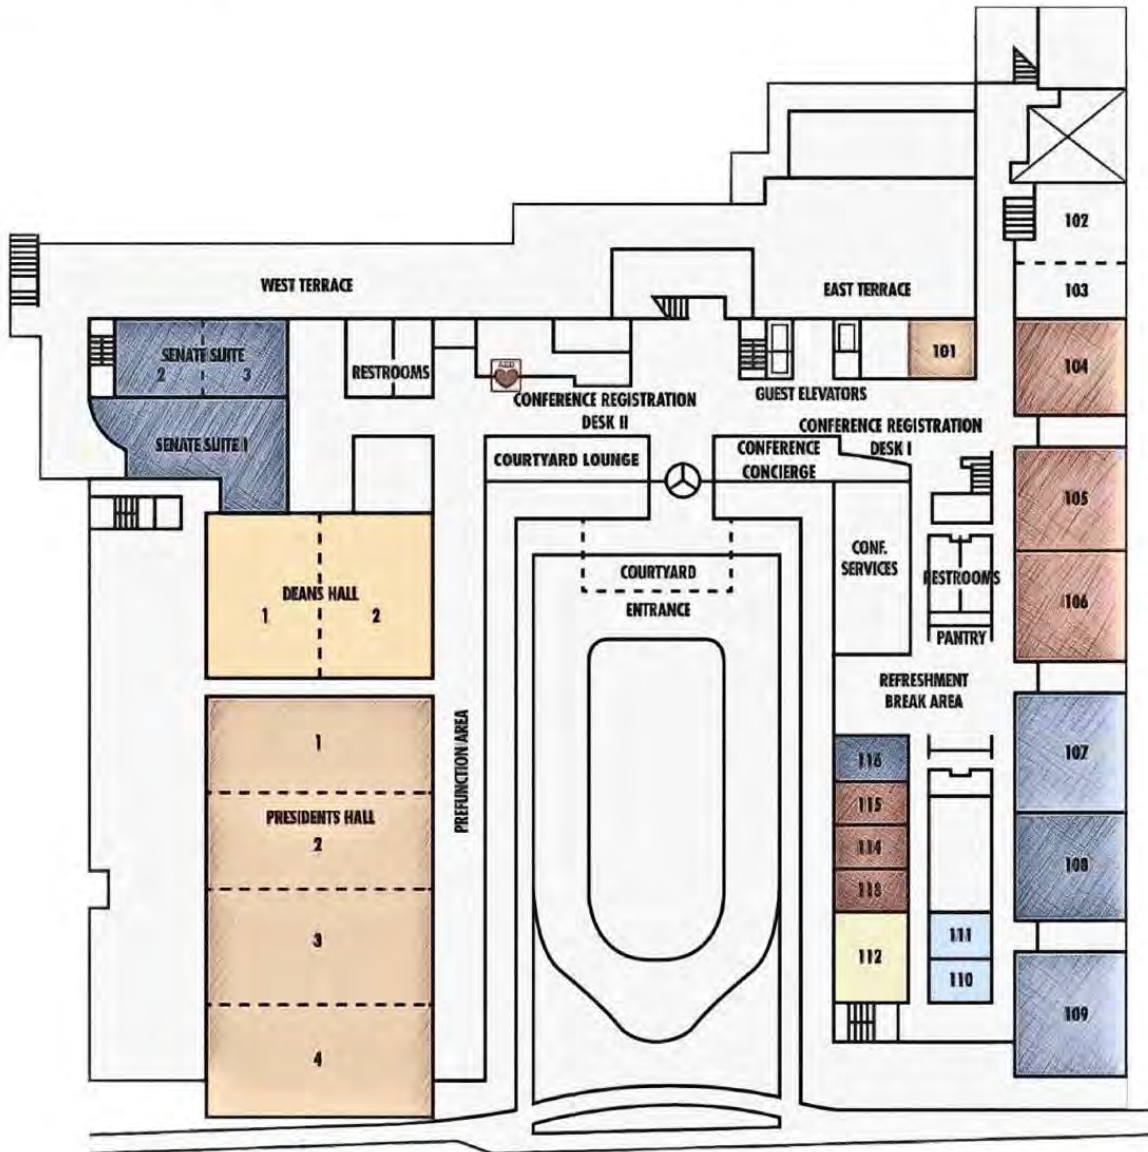

### Includes

- Full Day with Lunch
- Full Day without Lunch
- Half Day with Lunch
- Half Day without Lunch

General Session Room  
3 Breakout Rooms - 20 ppl. max  
Podium, LCD, Audio Patch in General Session Room  
1 Lavalier Microphone  
Pads, Pens, & Candy

### Includes

- Full Day with Lunch
- Full Day without Lunch
- Half Day with Lunch
- Half Day without Lunch

General Session Room  
Up to 5 Breakout Rooms (1 per 30 persons)  
Podium, 2 LCD's, Audio Patch in Two Rooms  
2 Lavalier or Handheld Microphones  
Pads, Pens, & Candy

# Main Level

Room	Square Feet	Dimensions	Theater	Classroom	Hollow Square	U-Shape	Banquet	Reception	Conference	Ceiling
116	400	25x16	22	8	12	10			12	10'
113, 114, 115	375	25x15	22	8	12	10			12	10'
112	800	32x25	45	32	20	18			16	10'7"
110,111	336	21x16	17	8	8	8			10	10'
107, 109 Forum Room	1,684	43x38				61				12'
108	1,482	39x38	104	60	34	30			20	12'
106,105	1,406	38x38	90	48	30	24			20	12'
104	1,184	32x37	65	48	28	24			20	12'
101	336	21x16	17	8	8	10			10	10'
Deans Hall - Full Room	4,200	75x56	380	228	84	74	300	600		22'
Deans Hall - 2 Sections	2,128	56x38	150	100	38	51	108	250	20	22'
Senate Suite - Full Room	1,272	53x24	100	72	45	42	96	120	20	11'6"
Senate Suite - 2 Sections	624	26x24	50	27	24	18	48	60	15	9'
Presidents Hall - Full Room	10,650	150x71	1100	696			936	2000		22'
Presidents Hall - 4 Sections	2,627	71x37	275	150	56	44	180	350	20	22'