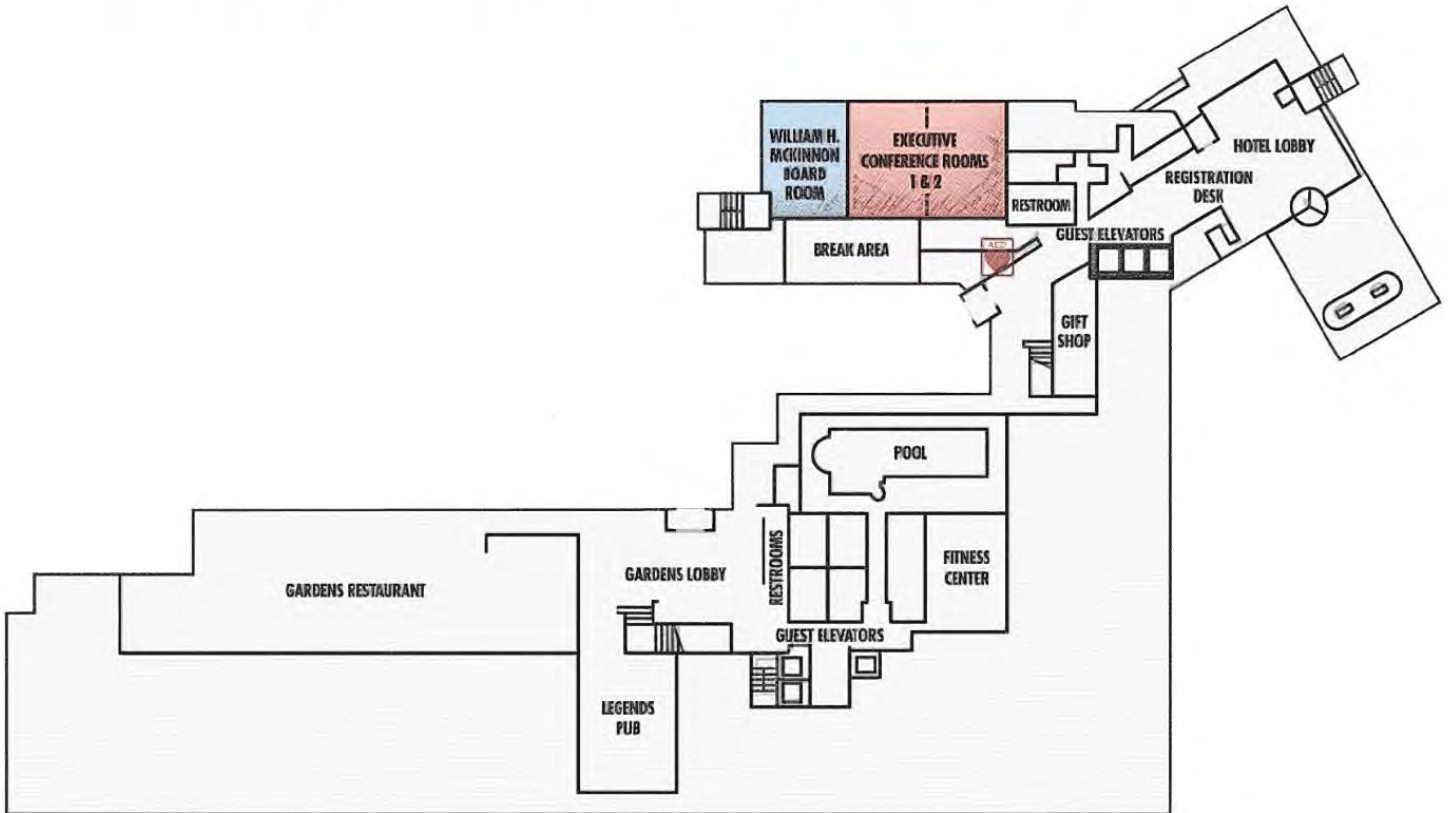

# Main Level

Room	Square Feet	Dimensions	Theater	Classroom	Hollow Square	U-Shape	Banquet	Reception	Conference	Ceiling
116	400	25x16	22	8	12	10			12	10'
113, 114, 115	375	25x15	22	8	12	10			12	10'
112	800	32x25	45	32	20	18			16	10'7"
110,111	336	21x16	17	8	8	8			10	10'
107, 109 Forum Room	1,684	43x38				61				12'
108	1,482	39x38	104	60	34	30			20	12'
106,105	1,406	38x38	90	48	30	24			20	12'
104	1,184	32x37	65	48	28	24			20	12'
101	336	21x16	17	8	8	10			10	10'
Deans Hall - Full Room	4,200	75x56	380	228	84	74	300	600		22'
Deans Hall - 2 Sections	2,128	56x38	150	100	38	51	108	250	20	22'
Senate Suite - Full Room	1,272	53x24	100	72	45	42	96	120	20	11'6"
Senate Suite - 2 Sections	624	26x24	50	27	24	18	48	60	15	9'
Presidents Hall - Full Room	10,650	150x71	1100	696			936	2000		22'
Presidents Hall - 4 Sections	2,627	71x37	275	150	56	44	180	350	20	22'

# Second Level

Room	Square Feet	Dimensions	Theater	Classroom	Hollow Square	U-Shape	Banquet	Reception	Conference	Ceiling
223	330	15x22	17	8	8	12			10	9'6"
222	484	22x22	30	24	24	18			16	
221	432	24x18	30	12	14	14			16	
220, 219	450	25x18	30	12	14	14			16	10'
218	750	30x25	45	32	20	18			16	10'7"
217	375	25x15	17	8	12	10			12	10'
216, 215	400	25x16	17	8	12	10			12	10'
214, 213, 212	375	25x15	17	8	12	10			12	10'
211	800	32x25	45	32	20	18			16	10'7"
210	336	21x16	17	8	8	8			10	10'
209	336	21x16	17	8	8	8			10	10'
208, 207	2,166	57x38	150	96	48	44			20	17'10"
206	1,976	52x38	144	84	40	32			20	17'10"
205, 204	1,184	32x37	65	48	30	24			20	10'7"
203	1,054	31x34	50	24	24	16			20	10'7"
202	646	34x19	48	28	20	16			18	10'7"
201	330	15x22	22	8	8	8			12	9'6"

# Gardens Level

Room	Square Feet	Dimensions	Theater	Classroom	Hollow Square	U-Shape	Banquet	Reception	Conference	Ceiling
 McKinnon Board Room	884	26x34				12			14	14'6"
 Executive Conference Room - Full Room	1,768	56x34	120	72	48	40	80	120	20	14'6"
 Executive Conference Room - 2 Sections	884	26x34	55	32	28	20	40	55	20	14'6"